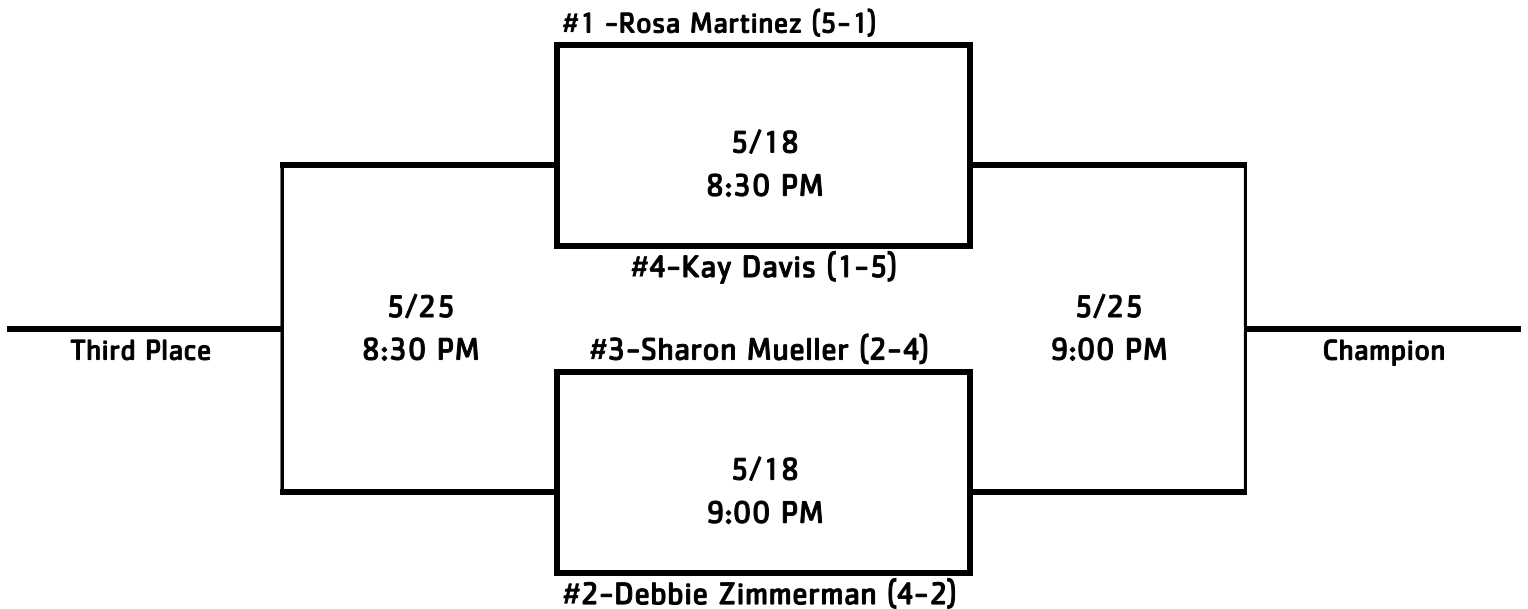

FOR YOUTH DEVELOPMENT
FOR HEALTHY LIVING
FOR SOCIAL RESPONSIBILITY

2021 Spring Singles Pickleball

Women Singles Post-Season Tournament GOOD LUCK!

All games will be played at the Dome on the Commer Bank Court, EAST side.

JOIN TODAY!

Upgrade to a membership anytime you pay for a program or guest fee to the DOME at NO CHARGE!

Save over \$100!

Already a member? Recruit a friend and win a prize.

REMINDER

Drop-In pickleball on Monday nights from 7:00-9:00 pm. Come and play with others and have fun!